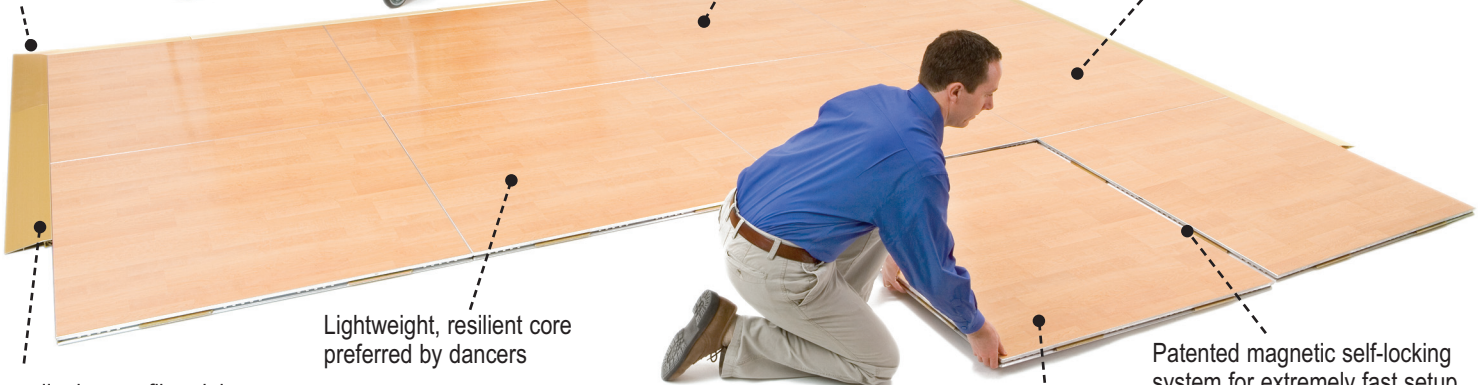

*\*Compared to a 3' x 3' allen screw attachment dance floor*

Panel	Overall Thickness 1.1" (2.8cm)	Width 4' (1.2m)	Length 4' (1.2m)	Weight 58 lbs (26kg)
-------	-----------------------------------	--------------------	---------------------	-------------------------

Durable aircraft grade aluminum for many years of reliable use

Interlocking steel wedge bars eliminate lateral slippage

Ultra high-strength magnets generate over 400 pounds of locking power

Heavy-duty cart provides convenient storage & easy transit

Single unit corner for simplified assembly and guest safety

Wilsonart® commercial laminates never require refinishing

No moving parts, No attachment holes, No problems

Non-slip, low-profile edging vice locks panels together