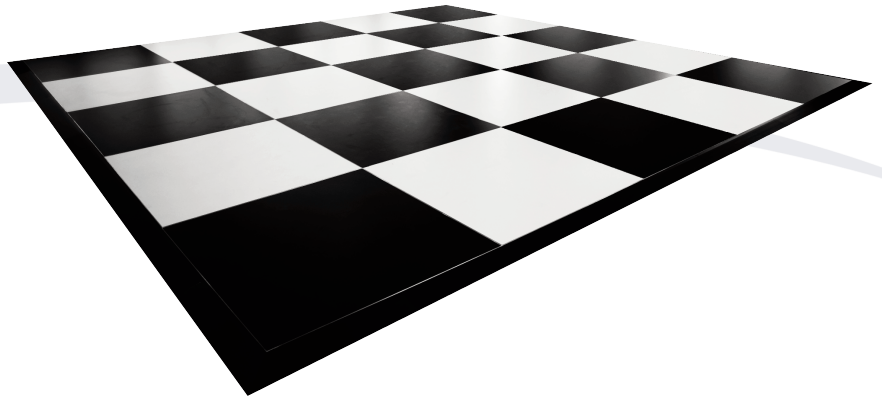

## Magnattach® Portable Dance Floor

### How much time & money can a portable dance floor save you?

Amazingly, a 20' x 20' Magnattach® Portable Dance Floor can be assembled or disassembled in less than 7 minutes—which means time and labor costs can be reduced by up to 90%\*. Beyond the fast setup, each dance floor is held securely together through a patented triple-lock system and outlasts the competition due to no moving parts. In addition, Willsonart® commercial laminates provide a wide variety of rich, durable finishes that complement any design need. For more than 16 years Mity-Lite's Magnattach® Portable Dance Floor has delivered the best ROI in the industry through speed, durability, and safety.

Durable aircraft grade aluminum for many years of reliable use

Interlocking steel wedge bars eliminate lateral slippage

Ultra high-strength magnets generate over 400 pounds of locking power

Heavy-duty cart provides convenient storage & easy transit