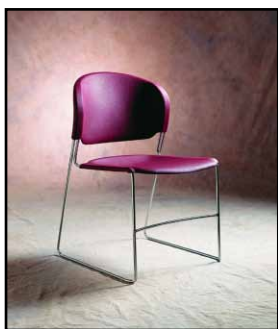

MityStack® Arm Chair

Plastic Colors

MityStack® Chair
Frame: Polished Chrome – Shape: Standard
Plastic: Navy Blue

SPECIFICATIONS

Shape	Seat Height	Overall Height	Width	Weight	Seat Depth	Arm Height
Standard	18" (45.8cm)	31" (78.7cm)	20" (50.8cm)	16 lbs (7.3kg)	21.5 (54.6cm)	NA
Arm chair	18" (45.8cm)	31" (78.7cm)	24.5" (62.2cm)	20 lbs (9.1kg)	21.5 (54.6cm)	26" (66cm)

Enjoy the modern styling of the MityStack® chair from Mity-Lite.

The distinctive steel rod frame and unique contoured shell make it a great choice for training facilities, conference rooms and convention centers.

For more information about MityStack® chairs, dial 1-800-327-1692 to speak with a helpful Mity-Lite representative.

Benefits:

- Space-saving shape with dense stacking ability
- Unique design prevents clothes from snagging
- Comfortable seat and back
- Convenient storage with optional cart
- Mity-Lite guaranteed 10-year warranty

Features:

- Durable 16 gauge tubular steel frame
- Safe, curved edges
- Optional arm rests and seat padding

Are you also looking for chair carts? Please see page 16 for details.