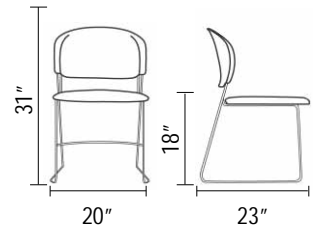

MityStack® Arm Chair

Plastic Colors

MityStack® Chair
Frame: Polished Chrome – Shape: Standard
Plastic: Navy Blue

SPECIFICATIONS

Shape	Seat Height	Overall Height	Width	Weight	Seat Depth	Arm Height
Standard	18" (45.8cm)	31" (78.7cm)	20" (50.8cm)	16 lbs (7.3kg)	21.5 (54.6cm)	NA
Arm chair	18" (45.8cm)	31" (78.7cm)	24.5" (62.2cm)	20 lbs (9.1kg)	21.5 (54.6cm)	26" (66cm)

Enjoy the modern styling of the MityStack® chair from Mity-Lite.

The distinctive steel rod frame and unique contoured shell make it a great choice for training facilities, conference rooms and convention centers.