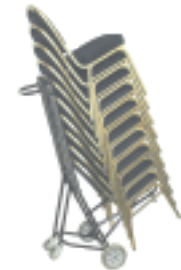

Banquet Chairs

MityHost® Select Banquet Chair

Build your own chair.

- Durable long-lasting, heavy duty frame made with 7/8" square tube in 18 gauge steel
- Replaceable seat and back
- Comfortable high density foam
- Increased comfort with a unique smile-bend
- 2 anti-sway bars to keep seat and legs strong and in place
- Protect fabric and keep legs strong with stack bars
- 12 anti-mar stack buttons reduce scratches
- Multiple vinyl or fabric options

Oval

Frame Colors

	Navy Blue		Chrome
	Seafoam		Bronze
	Forest Green		Brass
	Wine		White
	Spice		Off-White
	Mocha		Gun Metal
	Walnut Flake		Gun Metal Texture
	Brown		Black
	Brown Texture		Black Texture
	ML Beige		Black Vein
	Beige Texture		Grey Hammer
	ML Grey		Silver Vein
	Grey Texture		Copper Vein
	Sun Gold		Gold Vein
	Antique Gold		
	Silver		

2 types of MityHost® carts available

MityHost® Cart-4 Wheel

Generous Size

New!

Armchair

Flex back

Round

Crown