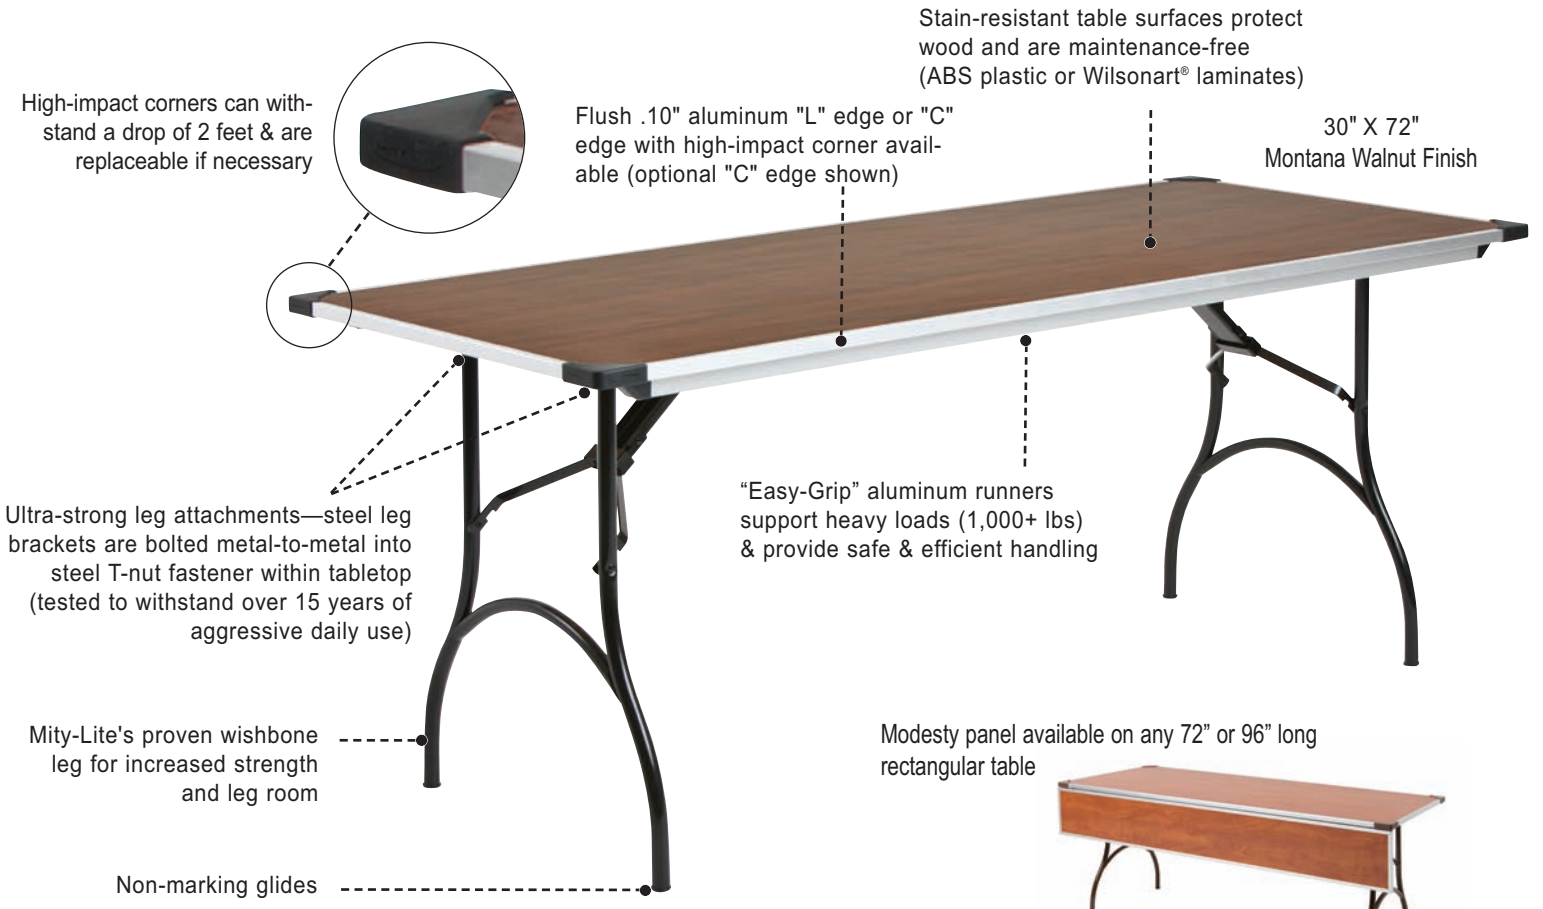

Madera™ Laminate Table

Durable Lightweight Tables & Chairs

Table Size	Shape	Weight	Table Size	Shape	Weight
18"x60" [46cm x 152cm]	Rectangle	29 lbs [13kg]	30" [76cm] Diameter	Round	20 lbs [9kg]
18"x72" [46cm x 183cm]	Rectangle	35 lbs [16kg]	36" [91cm] Diameter	Round	26 lbs [12kg]
18"x96" [46cm x 244cm]	Rectangle	42 lbs [19kg]	48" [122cm] Diameter	Round	39 lbs [18kg]
24"x60" [61cm x 152cm]	Rectangle	34 lbs [15kg]	60" [152cm] Diameter	Round	67 lbs [30kg]
24"x72" [61cm x 183cm]	Rectangle	41 lbs [19kg]	66" [168cm] Diameter	Round	77 lbs [35kg]
24"x96" [61cm x 244cm]	Rectangle	49 lbs [22kg]	72" [183cm] Diameter	Round	83 lbs [38kg]
30"x60" [76cm x 152cm]	Rectangle	39 lbs [18kg]	60" [152cm] Diameter	Half Round	36 lbs [16kg]
30"x72" [76cm x 183cm]	Rectangle	44 lbs [20kg]	30" [76cm] Diameter	Quarter Round	22 lbs [10kg]
30"x96" [76cm x 244cm]	Rectangle	55 lbs [25kg]	30"x60" [76cm x 152cm]	Serpentine	46 lbs [21kg]

Options

Table Top Finishes

Standard

Optional Laminates—Longer Lead Times Apply

Beige Textured ABS¹

Fusion Maple¹

Wild Cherry¹

Montana Walnut²

White Nebula²

Grey Nebula²

Call For Details

Custom Laminates Available

Cap & Corners

Brown

Black

Legs

Brown

Black

¹ Brown Caps, Corners & Legs only
² Black Caps, Corners & Legs only